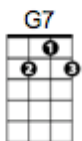

CHORDS USED IN
THIS SONG

"Dream a Little Dream"
by The Mamas And The Papas

C B7 Ab G7
Stars shining bright above you

C B7 A7
Night breezes seem to whisper "I love you"

F Fm
Birds singing in a sycamore tree

C Ab G7
Dream a little dream of me

C B7 Ab G7
Say "Nightie-night" and kiss me

C B7 A7
Just hold me tight and tell me you'll miss me

F Fm
While I'm alone and blue as can be

C Ab C
Dream a little dream of me