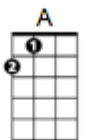

CHORDS USED IN
THIS SONG

"Dream a Little Dream"
by The Mamas And The Papas

C B7 Ab G7
Stars shining bright above you

C B7 A7
Night breezes seem to whisper "I love you"

F Fm
Birds singing in a sycamore tree

C Ab G7
Dream a little dream of me

C B7 Ab G7
Say "Nightie-night" and kiss me

C B7 A7
Just hold me tight and tell me you'll miss me

F Fm
While I'm alone and blue as can be

C Ab C
Dream a little dream of me