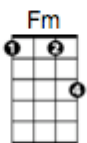

CHORDS USED IN
THIS SONG

"Dream a Little Dream"
by The Mamas And The Papas

C B7 Ab G7
Stars shining bright above you

C B7 A7
Night breezes seem to whisper "I love you"

F Fm
Birds singing in a sycamore tree

C Ab G7
Dream a little dream of me

C B7 Ab G7
Say "Nightie-night" and kiss me

C B7 A7
Just hold me tight and tell me you'll miss me

F Fm
While I'm alone and blue as can be

C Ab C
Dream a little dream of me