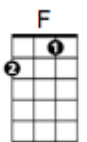

CHORDS USED IN
THIS SONG

"Dream a Little Dream"
by The Mamas And The Papas

C B7 Ab G7
Stars shining bright above you

C B7 A7
Night breezes seem to whisper "I love you"

F Fm
Birds singing in a sycamore tree

C Ab G7
Dream a little dream of me

C B7 Ab G7
Say "Nightie-night" and kiss me

C B7 A7
Just hold me tight and tell me you'll miss me

F Fm
While I'm alone and blue as can be

C Ab C
Dream a little dream of me