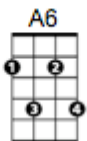

CHORDS USED IN
THIS SONG

"Dream a Little Dream"
by The Mamas And The Papas

C B7 Ab G7
Stars shining bright above you

C B7 A7
Night breezes seem to whisper "I love you"

F Fm
Birds singing in a sycamore tree

C Ab G7
Dream a little dream of me

C B7 Ab G7
Say "Nightie-night" and kiss me

C B7 A7
Just hold me tight and tell me you'll miss me

F Fm
While I'm alone and blue as can be

C Ab C
Dream a little dream of me