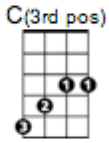

CHORDS USED IN
THIS SONG

"Dream a Little Dream"
by The Mamas And The Papas

C B7 Ab G7
Stars shining bright above you

C B7 A7
Night breezes seem to whisper "I love you"

F Fm
Birds singing in a sycamore tree

C Ab G7
Dream a little dream of me

C B7 Ab G7
Say "Nightie-night" and kiss me

C B7 A7
Just hold me tight and tell me you'll miss me

F Fm
While I'm alone and blue as can be

C Ab C
Dream a little dream of me