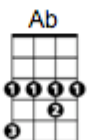

CHORDS USED IN
THIS SONG

"Dream a Little Dream"
by The Mamas And The Papas

C B7 Ab G7
Stars shining bright above you

C B7 A7
Night breezes seem to whisper "I love you"

F Fm
Birds singing in a sycamore tree

C Ab G7
Dream a little dream of me

C B7 Ab G7
Say "Nightie-night" and kiss me

C B7 A7
Just hold me tight and tell me you'll miss me

F Fm
While I'm alone and blue as can be

C Ab C
Dream a little dream of me