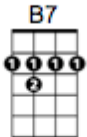

CHORDS USED IN
THIS SONG

"Dream a Little Dream"
by The Mamas And The Papas

C B7 Ab G7
Stars shining bright above you

C B7 A7
Night breezes seem to whisper "I love you"

F Fm
Birds singing in a sycamore tree

C Ab G7
Dream a little dream of me

C B7 Ab G7
Say "Nightie-night" and kiss me

C B7 A7
Just hold me tight and tell me you'll miss me

F Fm
While I'm alone and blue as can be

C Ab C
Dream a little dream of me

A A6 E7
Stars fading but I linger on, dear

A A6 E7
Still craving your kiss

A A6 E7
I 'm longing to linger till dawn, dear

A Ab G7
Just saying this:

C B7 Ab G7
Sweet dreams till sunbeams find you

C B7 A7
Sweet dreams that leave all worries far behind
you