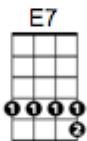

CHORDS USED IN
THIS SONG

"Dream a Little Dream"
by The Mamas And The Papas

C B7 Ab G7
Stars shining bright above you

C B7 A7
Night breezes seem to whisper "I love you"

F Fm
Birds singing in a sycamore tree

C Ab G7
Dream a little dream of me

C B7 Ab G7
Say "Nightie-night" and kiss me

C B7 A7
Just hold me tight and tell me you'll miss me

F Fm
While I'm alone and blue as can be

C Ab C
Dream a little dream of me